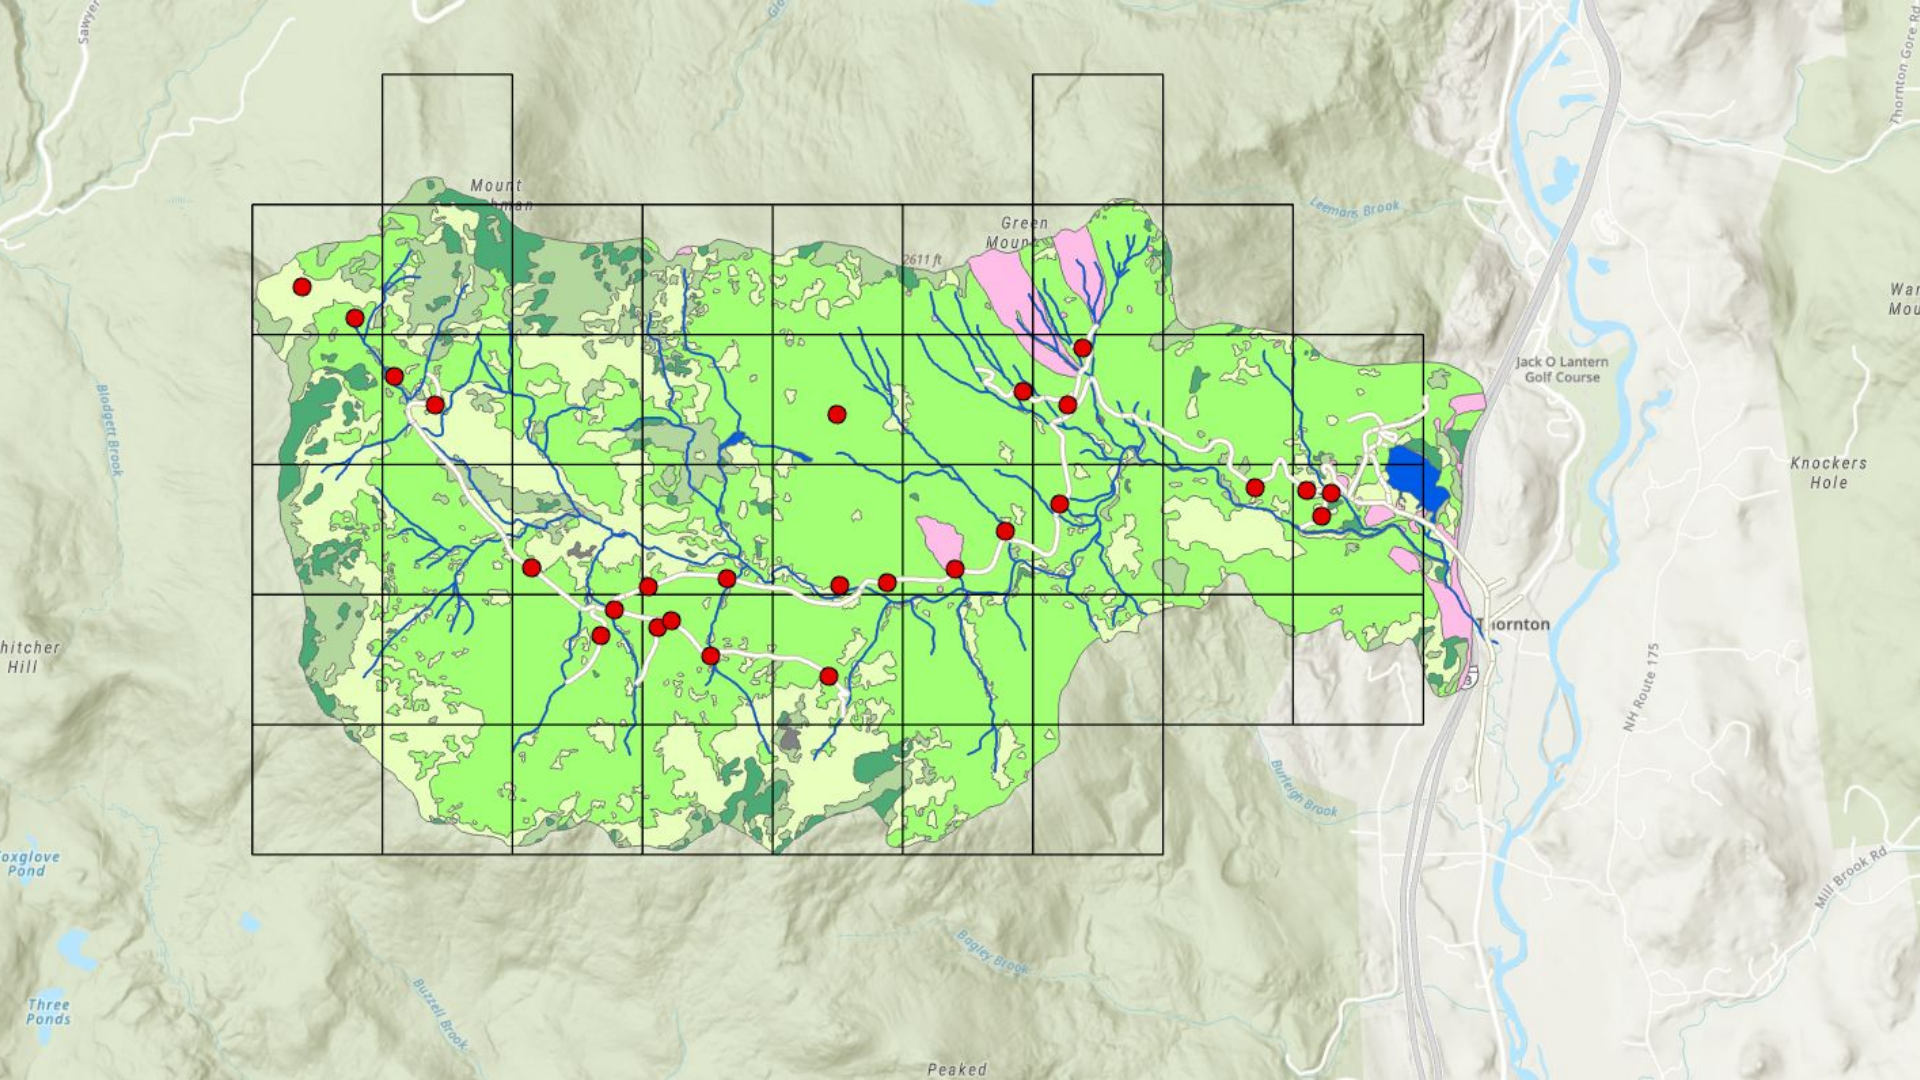

Hubbard Brook Experimental Forest, New Hampshire

GIS Day 11/17/21
Jason Cooper, Lynn Christenson, Mary Ann Cunningham

Hubbard Brook
Experimental Forest

Proportional land types of Camera buffers

- Hardwoods
- Mix - Mostly Hardwoods
- Non-Forested
- Softwoods
- Mix - Mostly Softwoods
- Streams
- Water Bodies