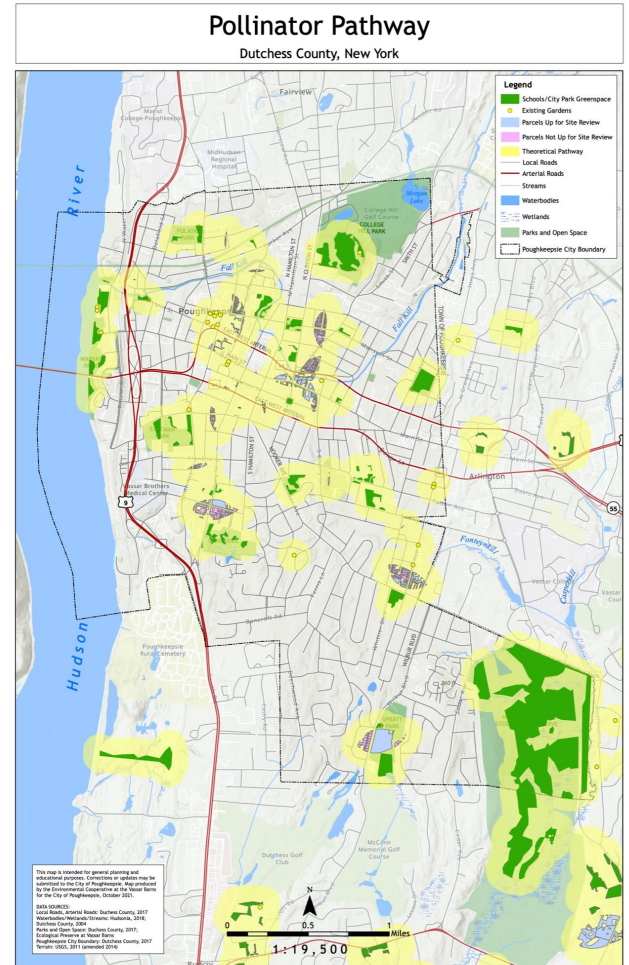

Potential Pollinator Pathway

<https://vassar.maps.arcgis.com/apps/webappviewer/index.html?id=873dca065e05475687068753f6940793>

Urban Heat Islands